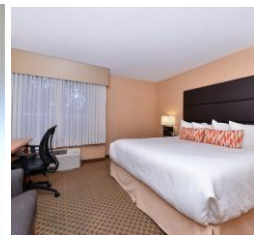

Regency Inn & Conference Centre

West Coast Women's Show
October 17-20 2019

GROUP #2211
Preferred Exhibitor Rate
\$139.00 + 16% taxes

Rooms with 1 king, 2 queens or 1 queen bed

1st night deposit will be processed
September 27 2019